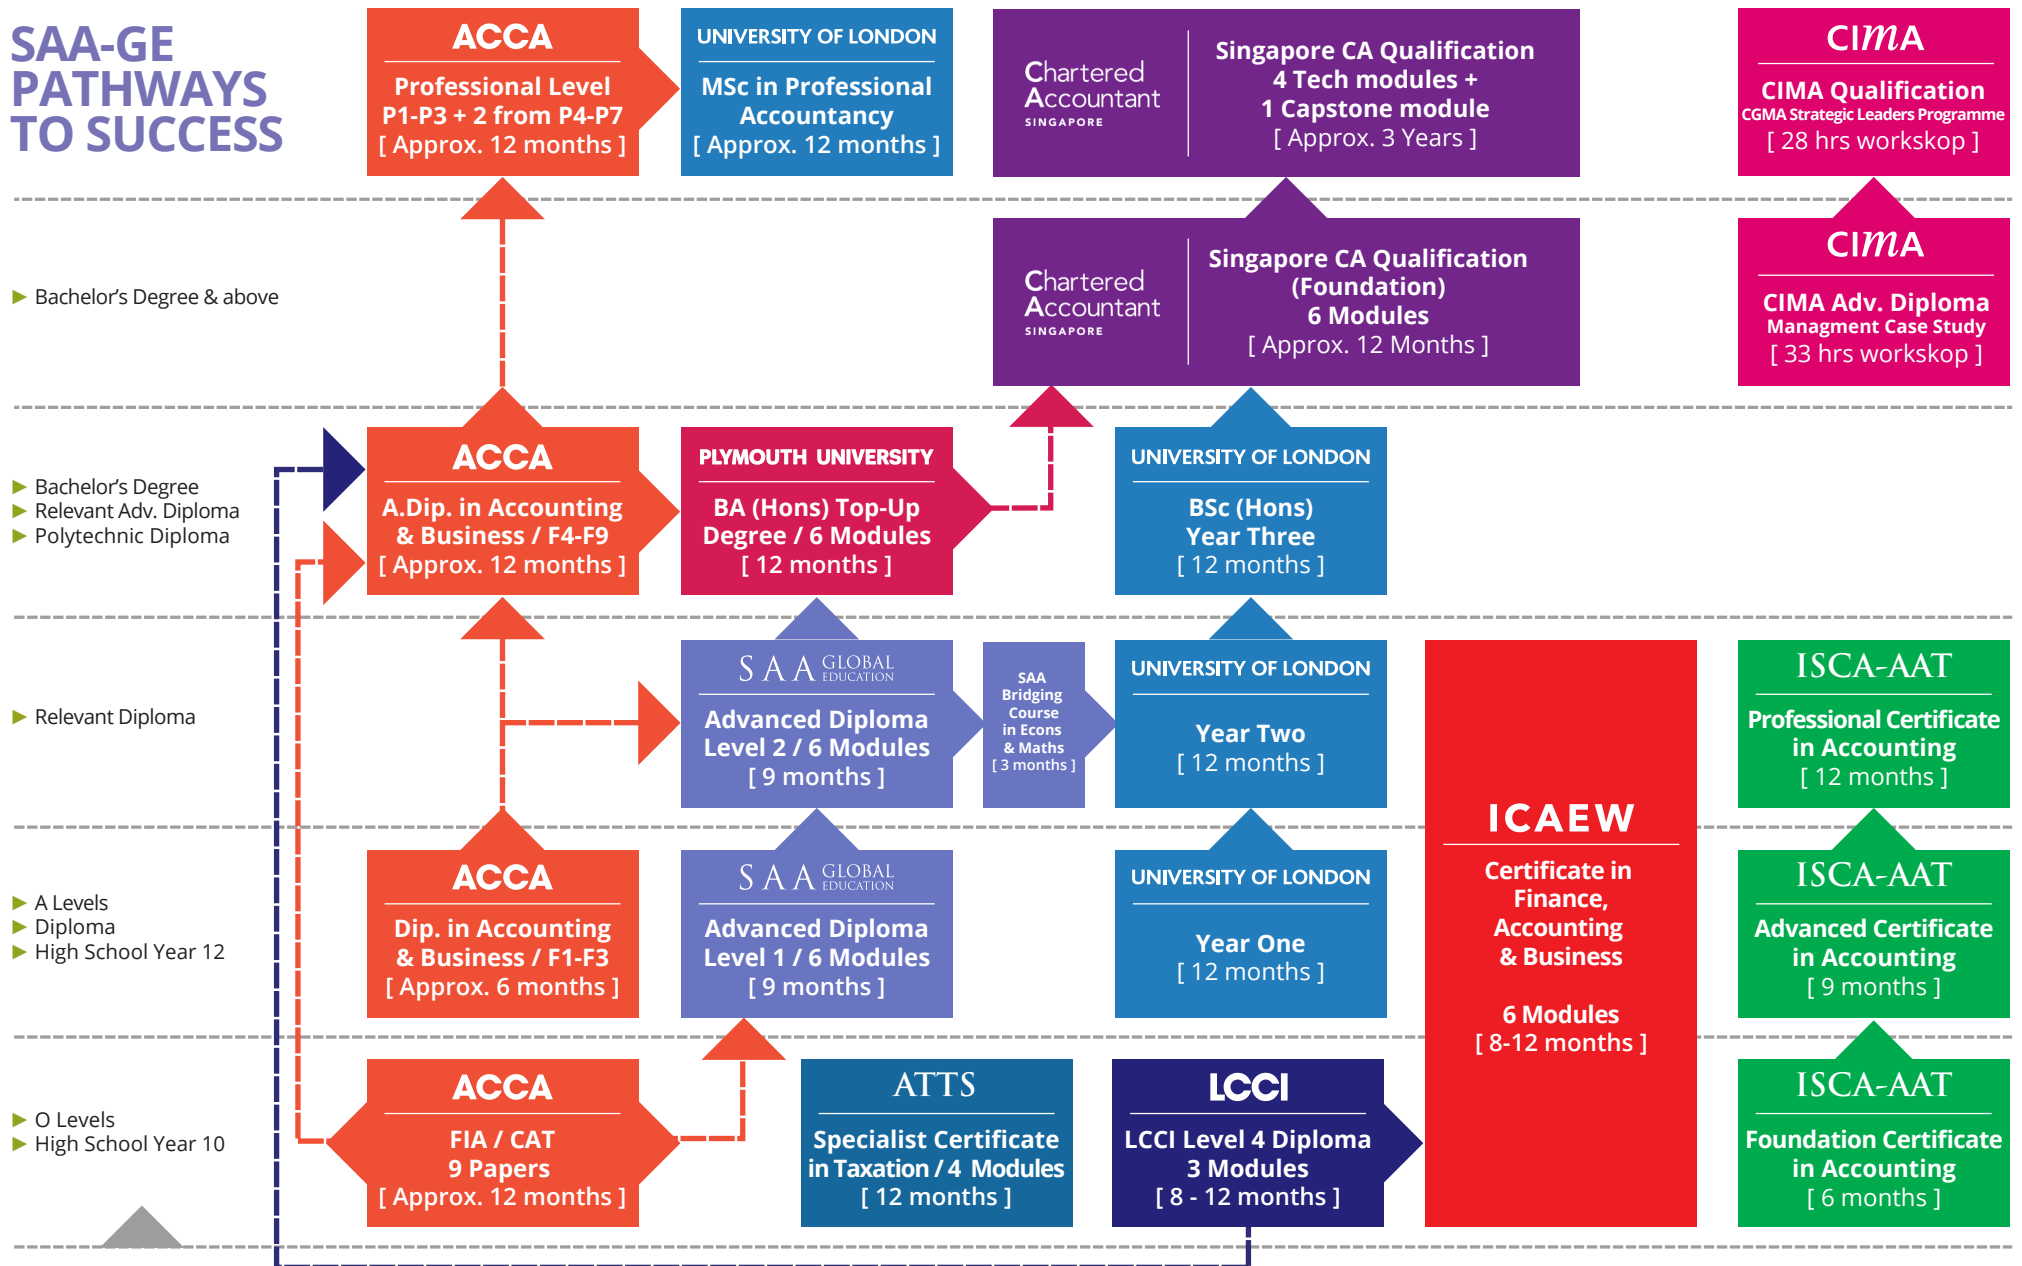

CLICK ON THE RESPECTIVE PROGRAMMES BELOW FOR MORE INFO

SAA-GE PATHWAYS TO SUCCESS

ENTRY REQUIREMENTS *

* All entry qualification will be evaluated on a case-by-case basis by the awarding body.

* Duration may vary for individual students and exemptions given on the qualification attained & modules passed.